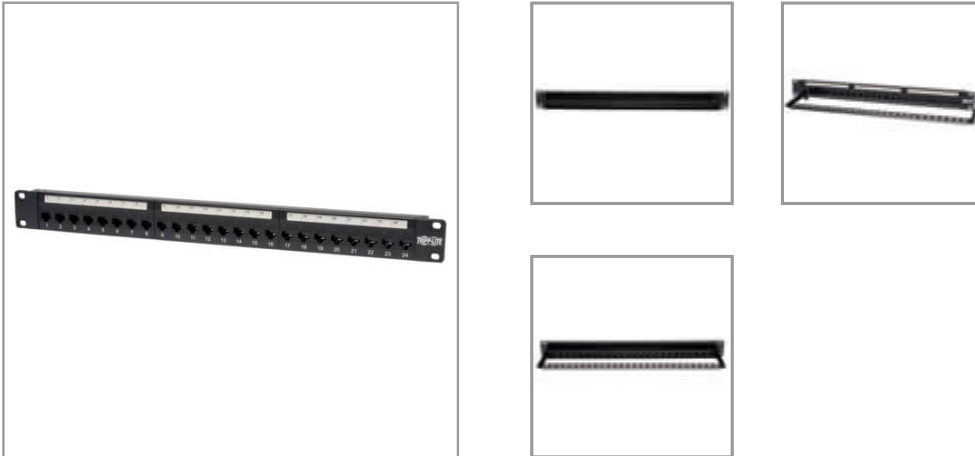

24-Port 1U Rack-Mount Cat5e Feedthrough Patch Panel, RJ45 Ethernet, TAA

MODEL NUMBER: N054-024

Description

Tripp Lite's 24-Port Cat5e Feed-Through patch panel provides patching without punching down bulk wire to the back of the panel. Fully meets or exceeds Cat5e specifications - works with USOC, T568A, and T568B wiring. 19" width mounts easily in 2-Post Relay Rack, or a Wall-Mount Hinged Rack. Detachable cable management bar keeps patch cables neat and tidy on the back of the panel.

Features

- Heavy duty 14ga steel construction
- Meets or exceeds Cat5e specifications
- Easy patching with Cat5e patch cables
- Includes cable management bar
- Rackmountable - 19"W x 1.75"H (1U)

Specifications

OVERVIEW	
UPC Code	037332125460
Technology	Cat5/5e
PHYSICAL	
Shipping Dimensions (hwd / in.)	2.750 x 19.700 x 4.600
Shipping Dimensions (hwd / cm)	6.98 x 50.04 x 11.68
Shipping Weight (lbs.)	1.8000

Highlights

- Cat5e RJ45 Jacks on both sides of the panel
- Installs easily in 19" racks or wall-mounts
- Cable management bar keeps patch cables tidy
- Compliant with the Federal Trade Agreements Act (TAA) for GSA Schedule purchases